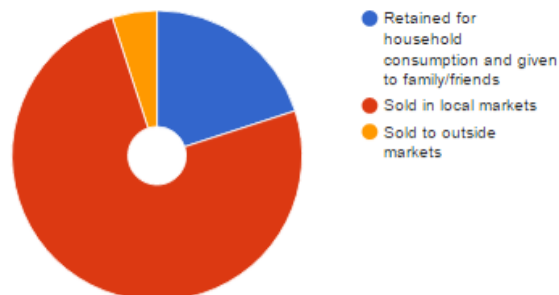

DISTRIBUTION CHANNELS